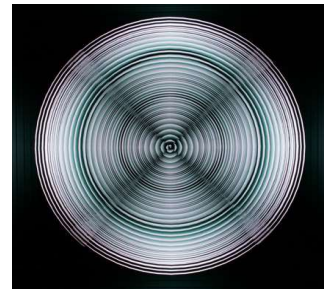

ARTVERONA 12|15 OTTOBRE 2018

Valmore studio d'arte

padiglione 11 - stand B16 C15 | pavilion 11 - booth B16 C15

Arte interattiva, elettronica e robotica | Interactive Electronic and Robotic Art

Fausto Balbo, Ale Guzzetti, Peter Vogel

Arte ottica, cinetica e programmata | Optical, Kinetic and Programmed Art

Bardula, Hugo Demarco, François Morellet, Dario Perez Flores, Paolo Scirpa, Joël Stein, Yvaral

Pittura Analitica | Analytic Painting

Enzo Cacciola, Paolo Cotani, Giorgio Griffa, Gianfranco Zappettini

Nouveau Réalisme

Raymond Hains

Inoltre/and

Eros Bonamini, Emilio Cavallini, Annamaria Gelmi, Fabrizio Plessi, Emiliano Zucchini

grande scultura da viaggio di Bruno Munari e installazione di Jacques Toussaint